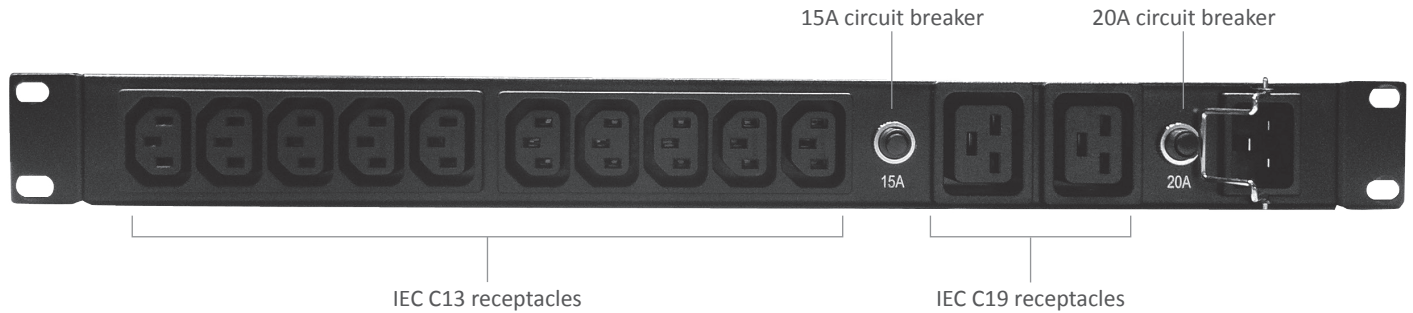

PRODUCT SNAPSHOT

- › Available in vertical (0U) and horizontal (1U) configurations
- › Available in 20AMP model
- › Provides 12 receptacles to critical rack equipment
- › XPDU is IEC 60950-1 tested
- › Standard three year limited factory warranty

FEATURES

Plug and power—conduct clean UPS output power to 12 receptacles

Easy installation—quick and easy installation that does not require any additional mounting hardware or accessories

Space-saving mounting options—reserve traditional 1U space for IT equipment

Branch circuit protection—IEC listed output circuit breaker

Agency listed—IEC standard 60950-1

MODEL SELECTION GUIDE

Model number		XPDU-IEC
POWER RATING	Voltage	230VAC
INPUT	Max input current	16A
	Frequency	50/60Hz
	Input connection	IEC 320 C20
	Input protection	(1) 15amp + (1) 20amp circuit breaker
OUTPUT	Max output current	16A
	Receptacles	(10) IEC 320 C13 + (2) IEC 320 C19
ENVIRONMENT	Operating temperature	0–40°C (32–104°F)
	Operating humidity	0–90%
PHYSICAL	Dimensions (W x D x H)	432 x 96 x 45 mm (17 x 3.75 x 1.75 in)
	Shipping dimensions	519 x 198 x 66 mm (20.47 x 7.8 x 2.6 in)
	Weight	1.2kg (2.7lbs)
	Shipping weight	1.40kg (3.1lbs)
APPROVALS		IEC standard 60950-1
INCLUDED IN BOX		XBDM, standard 19" rack mounting hardware, user manual